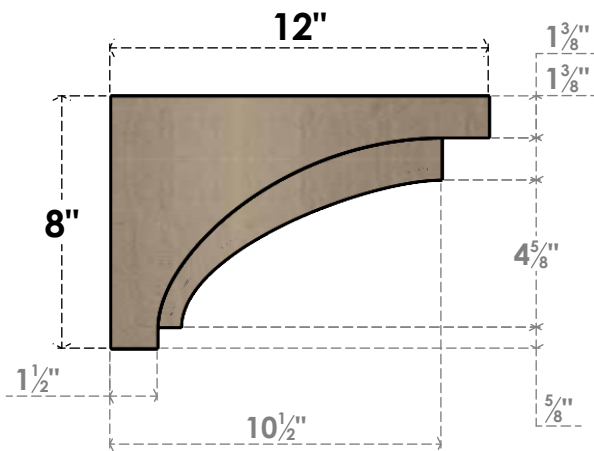

ITEM NUMBER: CORU04X12X08RIVRCPR

4"W X 12"D X 8"H SERIES 3 CLASSIC RIVERA ROUGH CEDAR TIMBERTHANE
FAUX WOOD CORBEL, PRIMED

SIDE PROFILE

FRONT PROFILE

ISOMETRIC

EKENA MILLWORK
2300 WEST MAIN ST.
CLARKSVILLE, TX 75426
TOLL FREE: 866-607-0453
WWW.EKENAMILLWORK.COM

NOTES

1. INSTALLATION TO BE COMPLETED IN ACCORDANCE WITH MANUFACTURER'S SPECIFICATIONS.
2. DRAWING MAY NOT BE TO SCALE
3. THIS DRAWING IS INTENDED FOR DESIGN AND PLANNING PURPOSES ONLY.
4. ALL INFORMATION CONTAINED HEREIN WAS CURRENT AT THE TIME OF DEVELOPMENT BUT MUST BE REVIEWED AND APPROVED BY THE PRODUCT MANUFACTURER TO BE CONSIDERED ACCURATE.
5. TIMBERTHANE ARCHITECTURAL PRODUCTS ARE MADE FROM HIGH DENSITY URETHANE AND COME FACTORY PRIMED