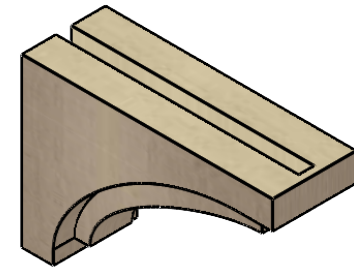

ITEM NUMBER: CORU04X12X08RIVRCPR

4"W X 12"D X 8"H SERIES 3 CLASSIC RIVERA ROUGH CEDAR TIMBERTHANE
FAUX WOOD CORBEL, PRIMED

SIDE PROFILE

FRONT PROFILE

ISOMETRIC

EKENA MILLWORK
2300 WEST MAIN ST.
CLARKSVILLE, TX 75426
TOLL FREE: 866-607-0453
WWW.EKENAMILLWORK.COM