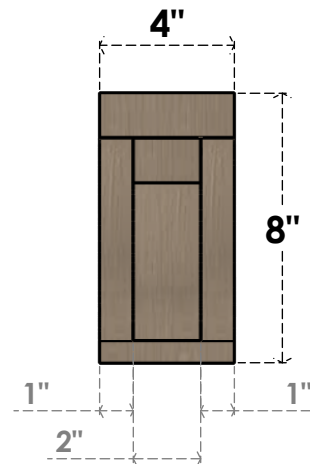

ITEM NUMBER: CORU04X12X08RIVRCPR

4"W X 12"D X 8"H SERIES 3 CLASSIC RIVERA ROUGH CEDAR TIMBERTHANE
FAUX WOOD CORBEL, PRIMED

SIDE PROFILE

FRONT PROFILE

ISOMETRIC

EKENA MILLWORK
2300 WEST MAIN ST.
CLARKSVILLE, TX 75426
TOLL FREE: 866-607-0453
WWW.EKENAMILLWORK.COM

NOTES

1. INSTALLATION TO BE COMPLETED IN ACCORDANCE WITH MANUFACTURER'S SPECIFICATIONS.
2. DRAWING MAY NOT BE TO SCALE
3. THIS DRAWING IS INTENDED FOR DESIGN AND PLANNING PURPOSES ONLY.
4. ALL INFORMATION CONTAINED HEREIN WAS CURRENT AT THE TIME OF DEVELOPMENT BUT MUST BE REVIEWED AND APPROVED BY THE PRODUCT MANUFACTURER TO BE CONSIDERED ACCURATE.
5. TIMBERTHANE ARCHITECTURAL PRODUCTS ARE MADE FROM HIGH DENSITY URETHANE AND COME FACTORY PRIMED